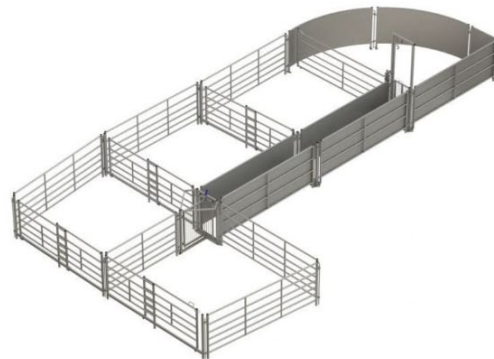

Sheep! APRIL OFFERS

Standard Sheep Trough
2745mm (L) 284mm (W) x 163mm (H)
~~RRP £61.24~~
Sale Price £52.50

Standard Circle
600mm Dia. 24 Feed Spaces
~~RRP £201.39~~
Sale Price £186.00

Digital Lamb Weigher
~~RRP £892.35~~
Sale Price £825.00
W-IAE100258701

Sheep System A Basic Kit
~~RRP £2688.47~~
Special Price £1995.00
W-IAEF051220205

(*ONLY 4 LEFT AT THIS PRICE*)

Special pricing valid until 30.04.24